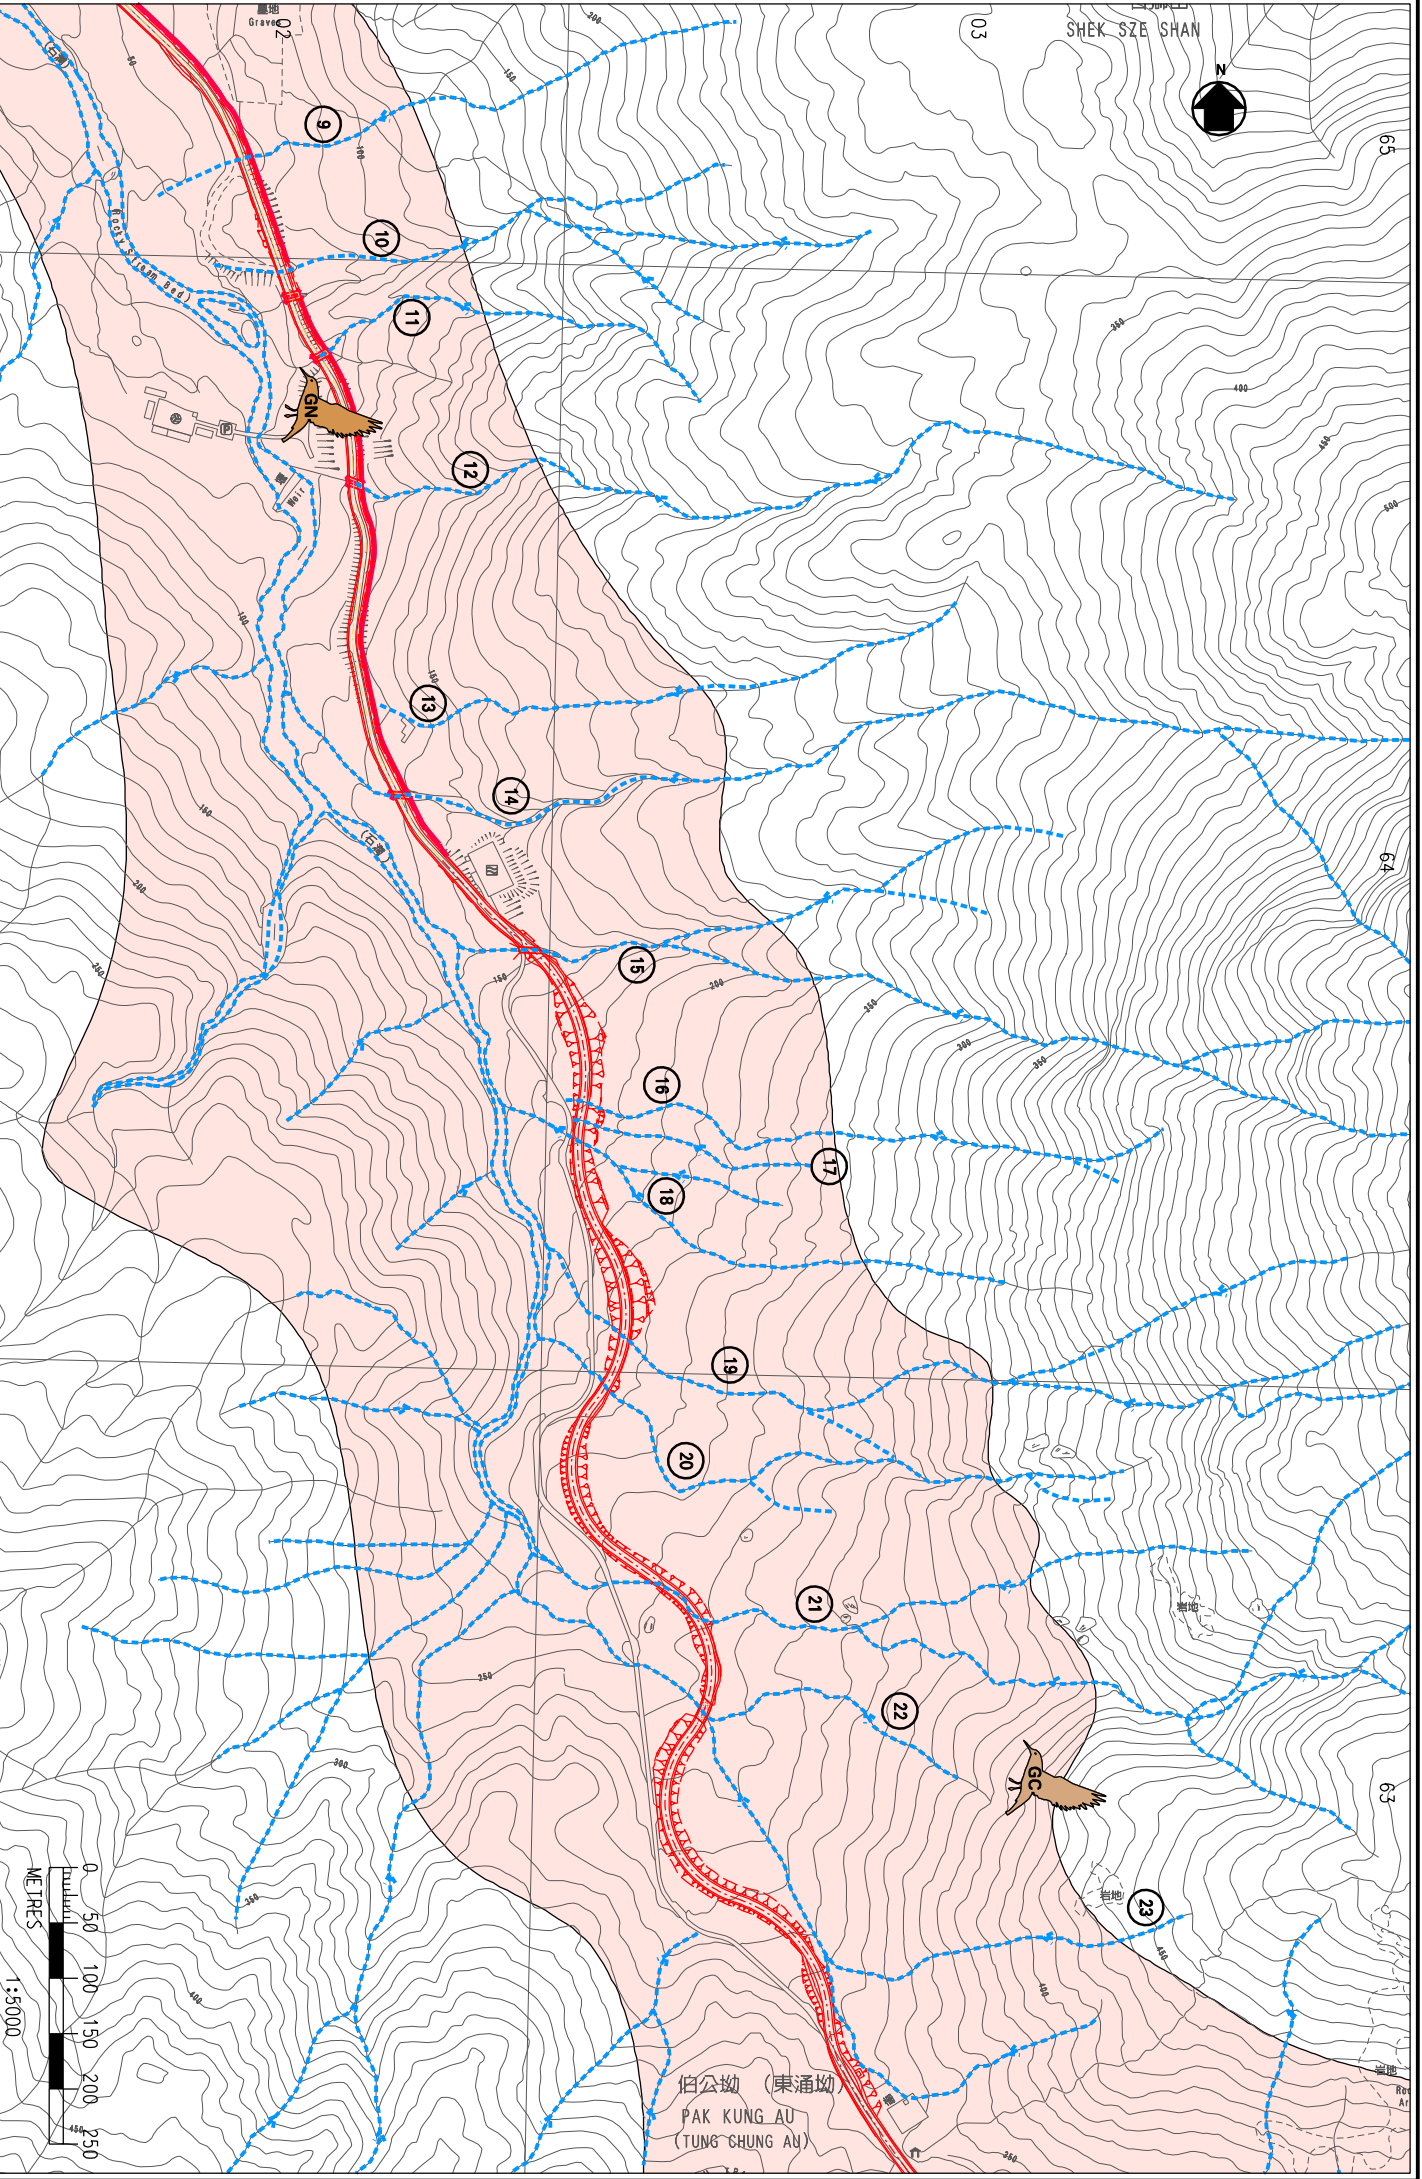

SHEK SZE SHAN

63

64

63

BIRD SPECIES OF CONSERVATION INTEREST

Mouchel

Report No. 8.15b

伯公坳 (東涌坳)
PAK KUNG AU
(TUNG CHUNG AU)

BOUNDARY SHEET CO-ORDINATE 108-150200